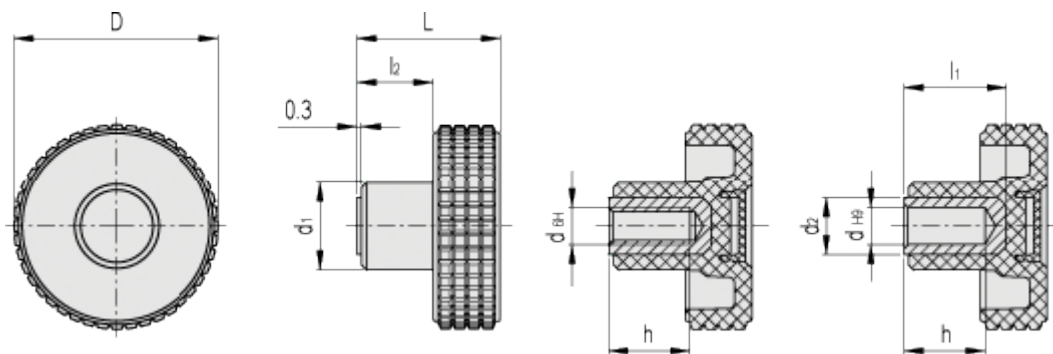

Data Sheet

Article number: 23020346116

Description: E+G Fingregreb MBT.70-B-M12-C6, red centre cap

Measures

D = 70

d1 = 24

d2 = -

dH6 = M12

dH9 = -

h = 20

L = 42

l1 = -

l2 = 20.5